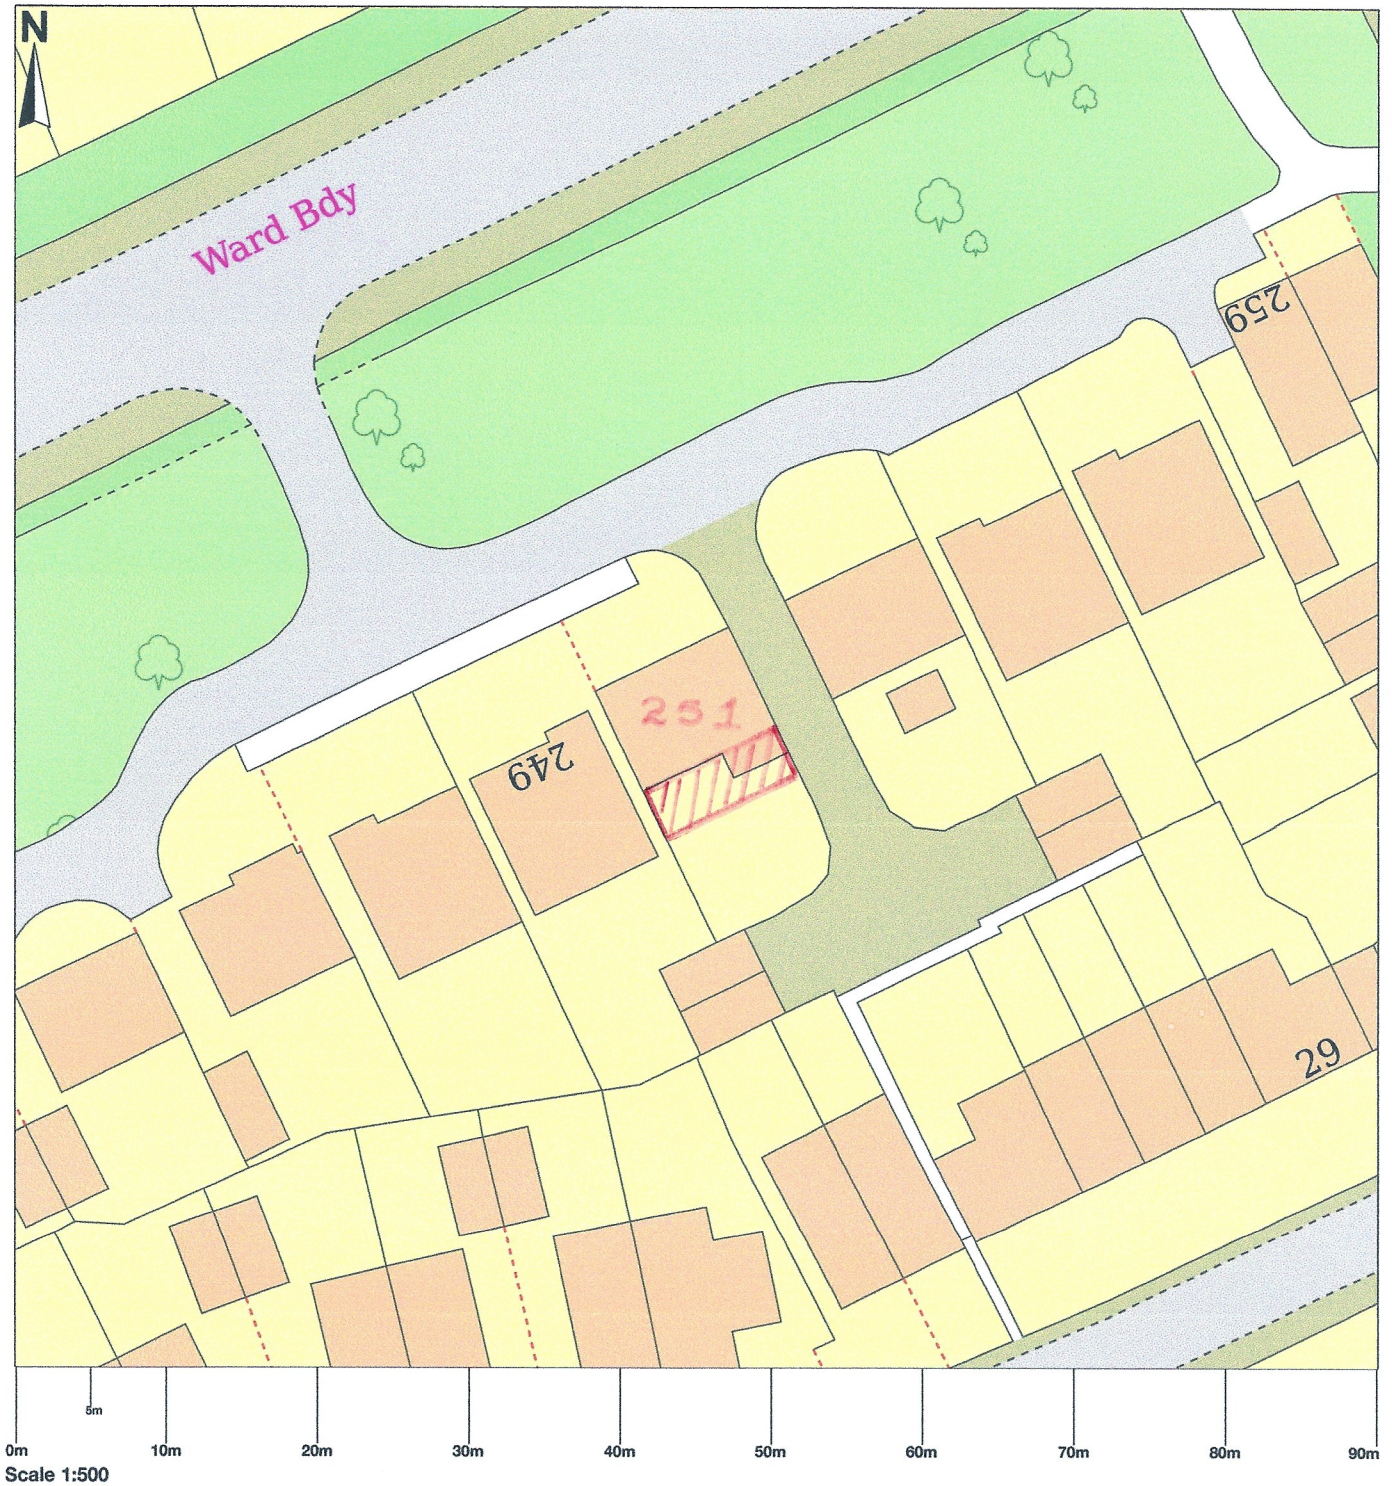

251 London Road, Wokingham, RG40 1RB

Map area bounded by: 482768,168595 482858,168685. Produced on 10 May 2022 from the OS National Geographic Database. Reproduction in whole or part is prohibited without the prior permission of Ordnance Survey. © Crown copyright 2022. Supplied by UKPlanningMaps.com a licensed OS partner (100054135). Unique plan reference: b90c/uk/794955/1074876

EXTENSION OUTLINED IN RED

425

This page is intentionally left blank